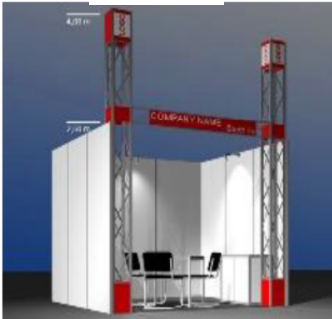

Basic

Stand height 2.50 m	≥12 m²	≥18 m²	≥24 m²	≥30 m²
Carpet, needle punch, grey (standard)	✓	✓	✓	✓
Wall panels, white, 2.5m ht, system:	✓	✓	✓	✓
Complementary furniture:				
Square table, white, 0.75 x 0.75 x 0.75	1	2	2	2
Standard chair	3	4	6	8
Waste paper basket	1	2	2	2
50W Led Light, white colour	3	6	6	9
50A/220V 500W socket	1	2	2	3
Fascia (blue), system, 0.3 m ht; lettering & booth no. (black)	✓	✓	✓	✓

Basic Maxima XL

Stand height 3.50 m	≥12 m²	≥18 m²	≥24 m²
Carpet, needle punch, grey (standard)	✓	✓	✓
Wall, panels, white, 1.0 x 2.5m ht, system	✓	✓	✓
Open ceiling grid, system	✓	✓	✓
Complementary furniture:			
Square table, white, 0.75 x 0.75 x 0.75	1	2	2
Standard chair	3	4	6
Waste paper basket	1	2	2
50W Led Light, white colour	3	6	6
50A/220V 500W socket	1	2	2
Fascia (blue), system, 0.3 m ht, lettering & booth no. (black)	✓	✓	✓
Fascia graphic (2.4m L x 1.00m H)	✓	✓	✓

Success

Stand height 4.00 m	≥12 m²	≥18 m²	≥24 m²	≥30 m²	≥36 m²
Carpet, needle punch, grey (standard)	✓	✓	✓	✓	✓
Wall panels, light grey (ral 7035), 32 mm thick, 2.5 m ht, system: panel 32 or similar	✓	✓	✓	✓	✓
Steel structure 3.0 m ht	✓	✓	✓	✓	✓
Square columns 4.0m (row stand)	2	2	3	3	3
Complementary furniture:					
Square table, white, 0.75 x 0.75 x 0.75 m ht	1	2	2	3	3
Standard chair, please indicate type	4	6	8	8	8
Lockable cupboard, white	1	2	2	2	3
Waste paper basket	1	2	2	2	2
50W Led Light, white colour	3	6	6	9	12
50A/220V 500W socket	1	2	2	3	4
Fascia 1.5 x 0.6 ht (red , pantone 200c), Lettering & booth no. (white).	✓	✓	✓	✓	✓
Logos	✓	✓	✓	✓	✓